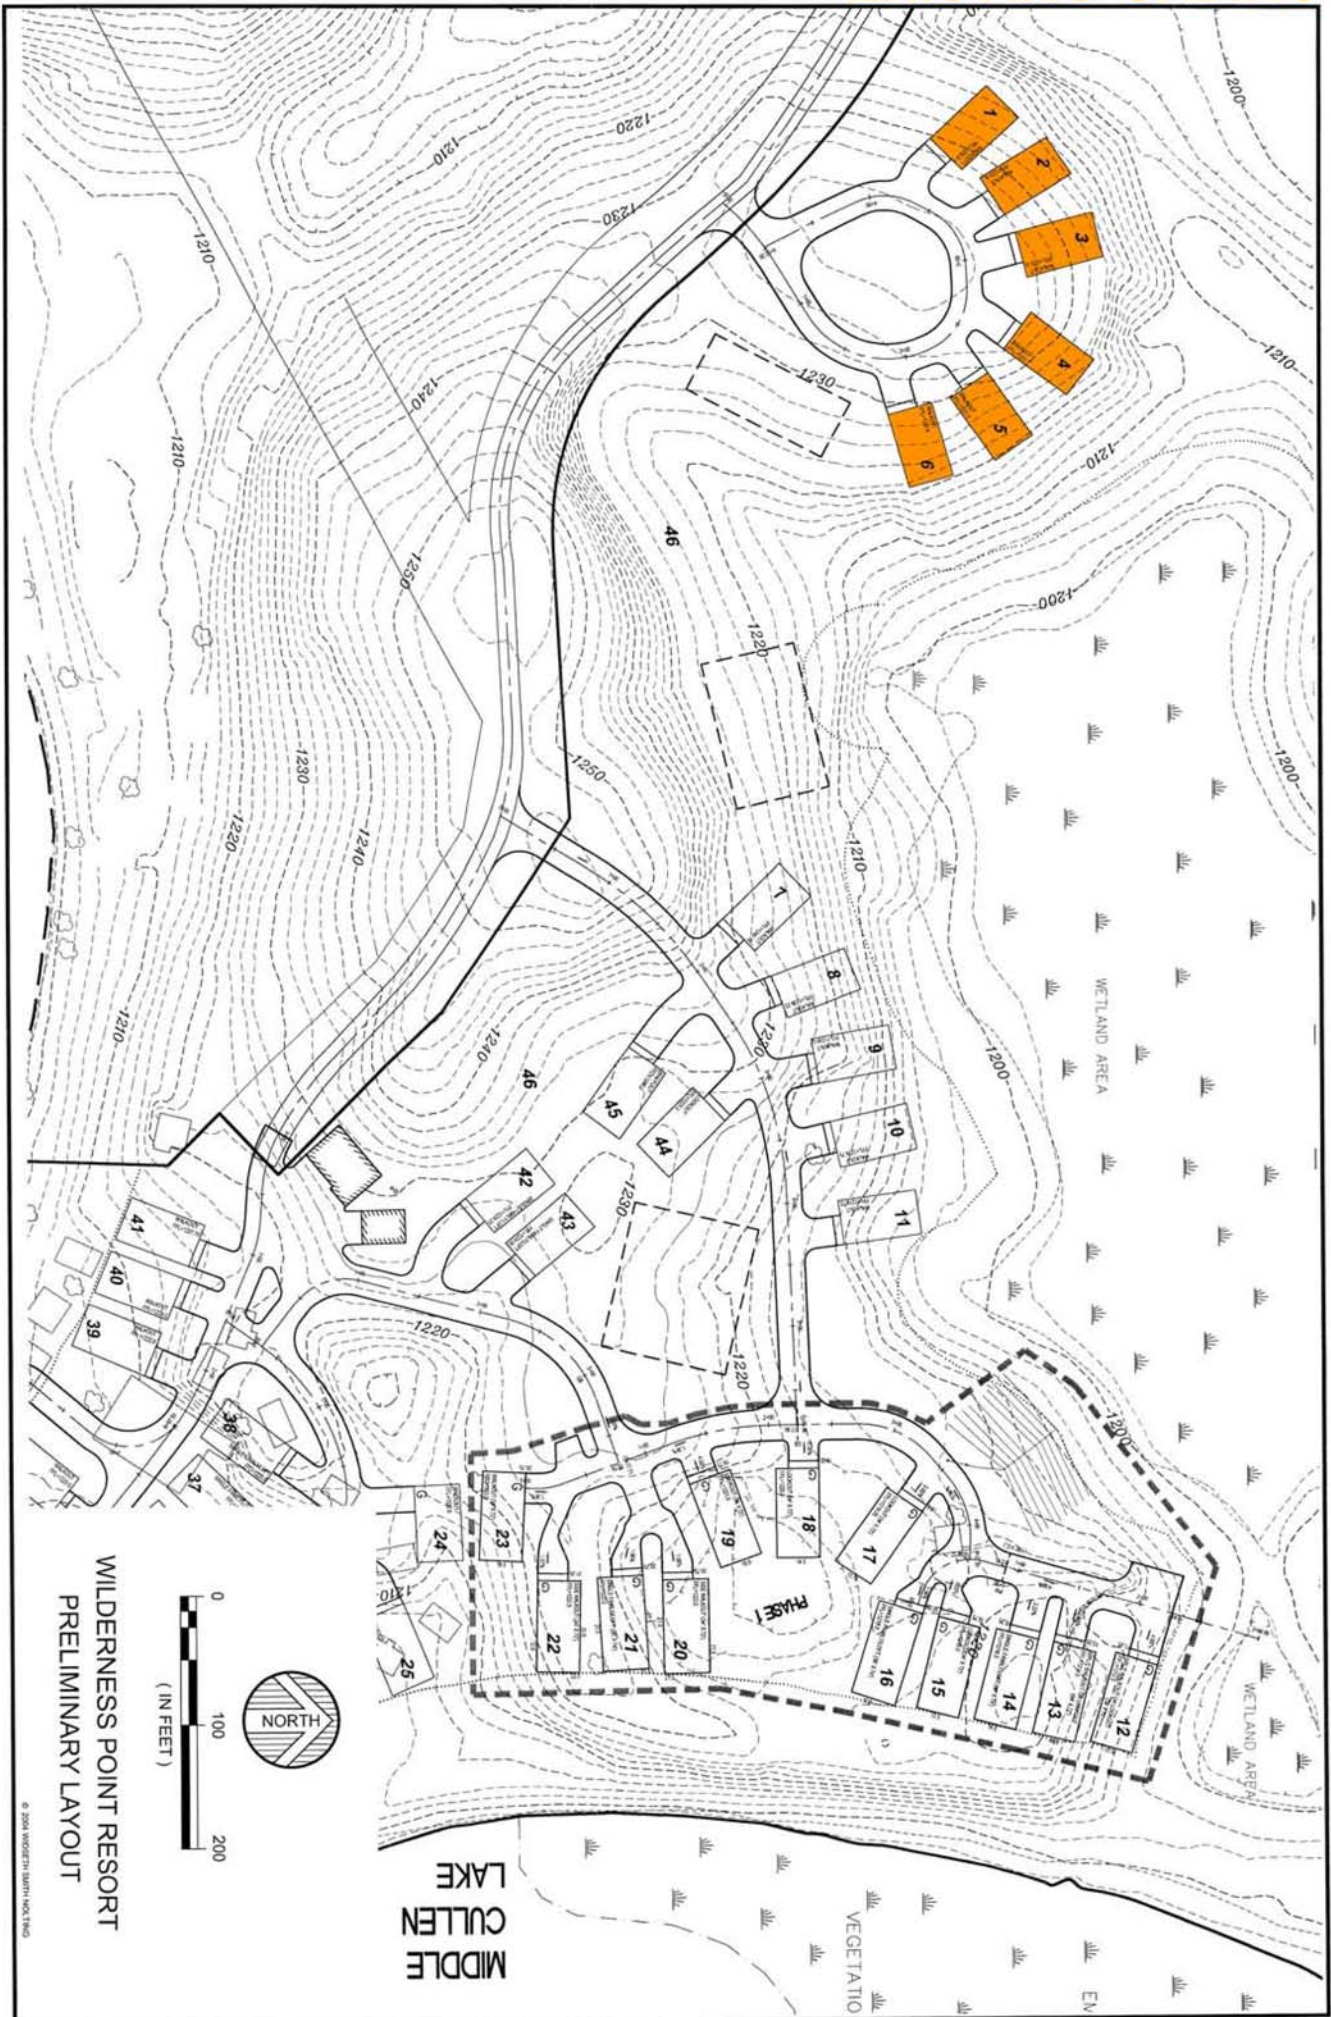

# EXISTING CABINS

WILDERNESS POINT RESORT  
PRELIMINARY LAYOUT

MIDDLE  
CULLEN  
LAKE